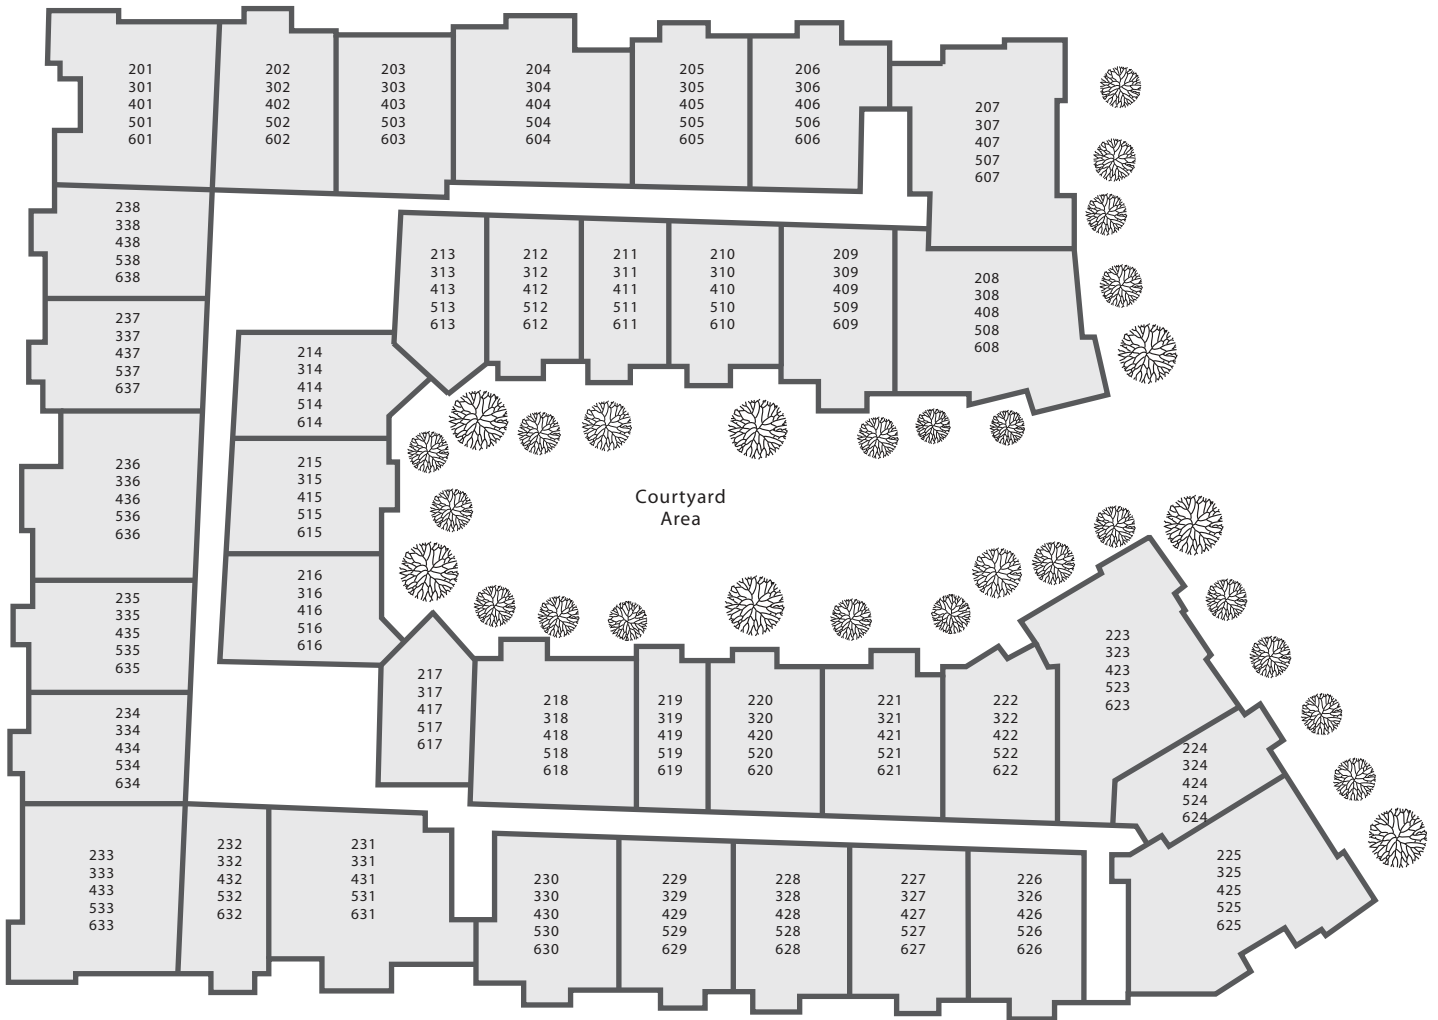

## SITE MAP

1231 N.E. MARTIN LUTHER KING JR. / PORTLAND, OR 97233 / 503.231.0716 / ✉ MERRICK@PROMETHEUSREG.COM  
WWW.THEMERRICKAPTS.COM / HOURS: 9:00AM TO 6:00PM DAILY

We reserve the right to modify plans. This floorplan is an artist's conception and is not to scale.