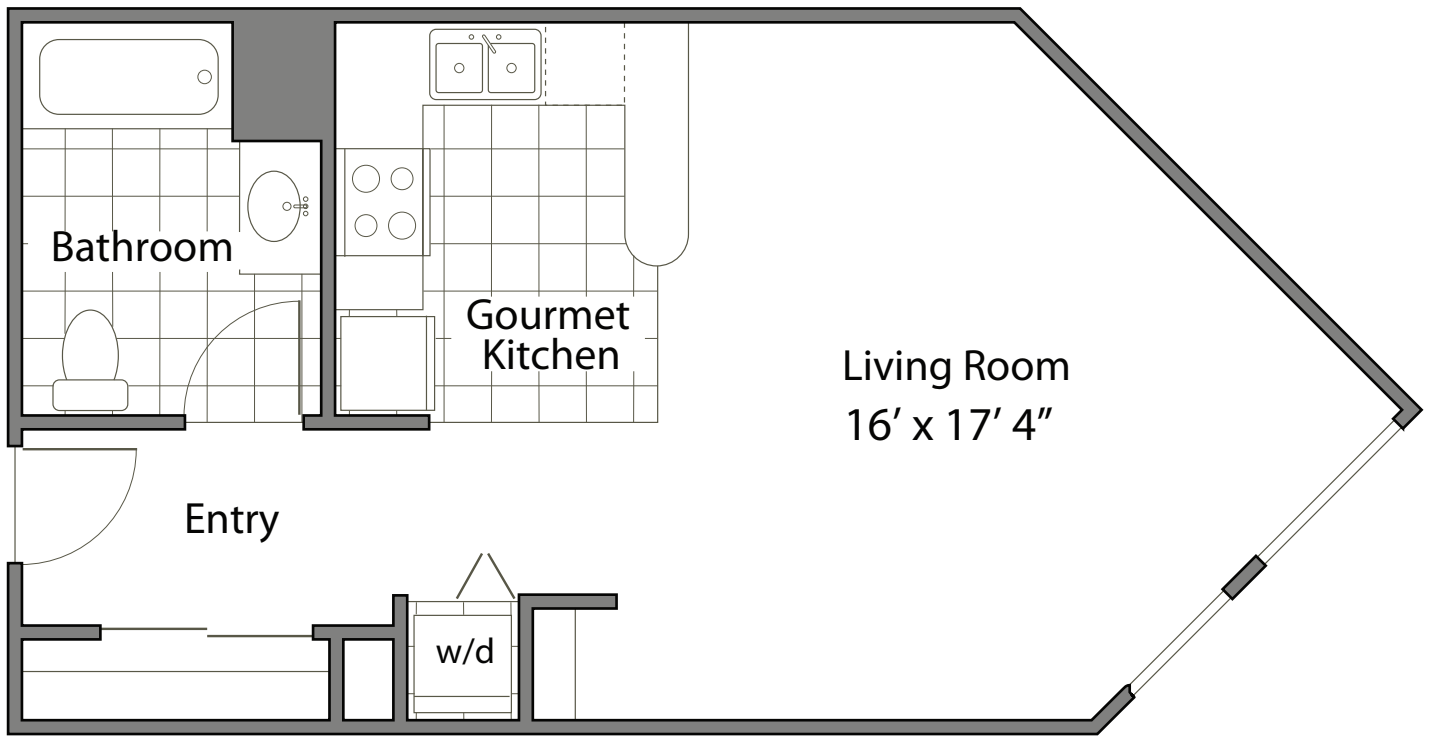

# The Merrick Apartments

FREEMONT | 509 SQFT

1231 N.E. MARTIN LUTHER KING JR. / PORTLAND, OR 97233 / 503.231.0716 / MERRICK@PROMETHEUSREG.COM  
WWW.THEMERRICKAPTS.COM

We reserve the right to modify plans, features and specifications without notice of obligation. Measurements and square footage are approximate and should not be relied upon. Each floorplan is an artist's conception and is not to scale.